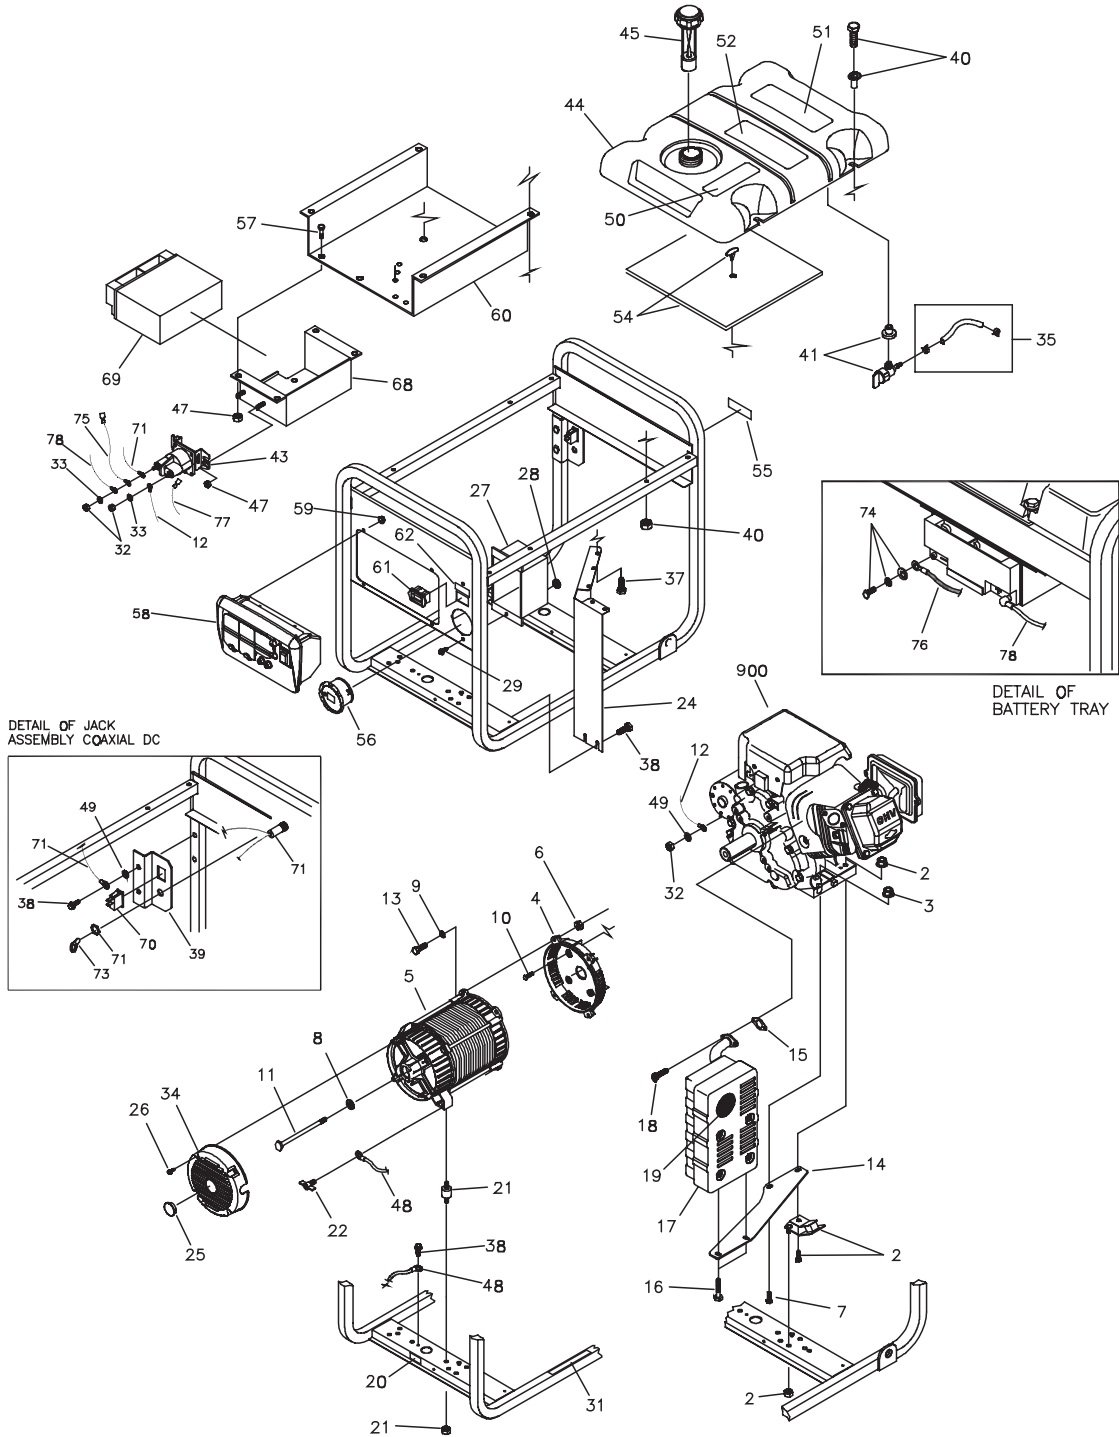

EXPLODED VIEW - MAIN UNIT

EXPLODED VIEW - PARTS LIST

Item	Part #	Description	Item	Part #	Description
1	J204103GS	KIT, Cradle (Includes 20, 31, 55 & 62)	43	691656	SOLENOID
2	194150GS	KIT, Vibration Mount, 45°	44	197303GS	ASSY., Tank Fuel (Includes Items 41, 50, 51 & 52)
3	67989GS	NUT, M8 Flange Serrated	45	B4363GS	CAP, Fuel Gauge
4	190220GS	ADAPTER, Engine	47	77395GS	NUT, M6 Flange Lock
5	NSP	ASSY., Alt (see page 4)	48	195373GS	WIRE, Ground
6	*	NUT, Hex M8 - 1.25	49	*	WASHER, Shakeproof, Ext
7	195398GS	TPHMS, M8 1.25 x 35	50	188333GS	DECAL, Instruction Fuel Level
8	96796GS	WASHER, 8.4 x 22.2 x 3	51	194984GS	DECAL, Warning
9	*	WASHER, 5/16 - M8 Lock	52	94480GS	DECAL, Start Instructions
10	190274BGS	SBHC, 3/8-16 x 1"	54	194448GS	KIT, Insulation w/clip
11	187365FGS	HHCS, 5/16 - 24 x 7.44	55	197789GS	DECAL, Fuel Shutoff
12	189302JGS	ASM WIRE, #16, Red	56	196908GS	LOAD MONITOR
13	*	HHCS, M8 - 1.25 x 25	57	*	HHCS, M6 - 1.0 x 12
14	189009GS	BRACKET, Muffler	58	201576GS	ASSY. Control Panel
15	695398	GASKET, Exhaust	59	189164GS	PALNUT, 3/16
16	*	HSCS, M6 - 1.0 x 12	60	194389GS	HEATSHEILD
17	189008GS	MUFFLER	61	198245GS	METER, Hour Digital
18	*	SHCS, 5/16-18 x 3/4	62	200311GS	DECAL, Neutral Bonded
19	83083GS	SCREEN, Spark Arrest	68	198760GS	ASSY, Battery Tray w/Studs
20	B4986GS	DECAL, Ground	69	193043GS	BATTERY
21	194153GS	KIT, Vibration Mount	70	87799GS	SWITCH, Rocker On/Off
22	86494GS	SCREW, Wing M6 - 1.0 x 16	71	199152GS	ASSY, Jack, Coax, DC
24	194390GS	ASSY., Heat Shield	73	192351GS	LUG, 1/4, #22/18
25	191190GS	CAP	74	193347GS	KIT, Hardware Battery
26	74908GS	TAPTITE, M5 - 0.8 x 10	75	198871GGS	WIRE, #13 Red
27	204342GS	BOX, Cover	76	185939KGS	WIRE, #55 Black
28	62265GS	GROMMET	77	198871HGS	WIRE, #13B Red
29	204626GS	TPHMS, M6 - 1 x 12, Taptite	78	189302MGS	WIRE, #13 Red
31	200310GS	DECAL, Warning, Exhaust	900	§	ENGINE
32	*	NUT, 1/4 - 20			
33	*	WASHER, 1/4 Lock			
34	195422GS	COVER, RBC Plastic with Cap	Parts Not Illustrated		
35	791745	KIT, Hose, Fuel (cut to fit)	204330GS	MANUAL, Operator's	
37	56893GS	CRIMPTITE, 10-24 x 1/2	B4177GS	CHARGER, Battery	
38	B2153GS	SCREW, Self Driller, 12-14 x 7/8	204635GS	KIT, Decals Srv	
39	196441GS	BRACKET, Switch/Jack			
40	195477GS	KIT, Fuel Tank Hardware (Includes Qty of 4)	§ - Contact Engine Manufacturer		
41	192980GS	VALVE, Fuel	* - Items without part numbers are common fasteners and are available at your local hardware store.